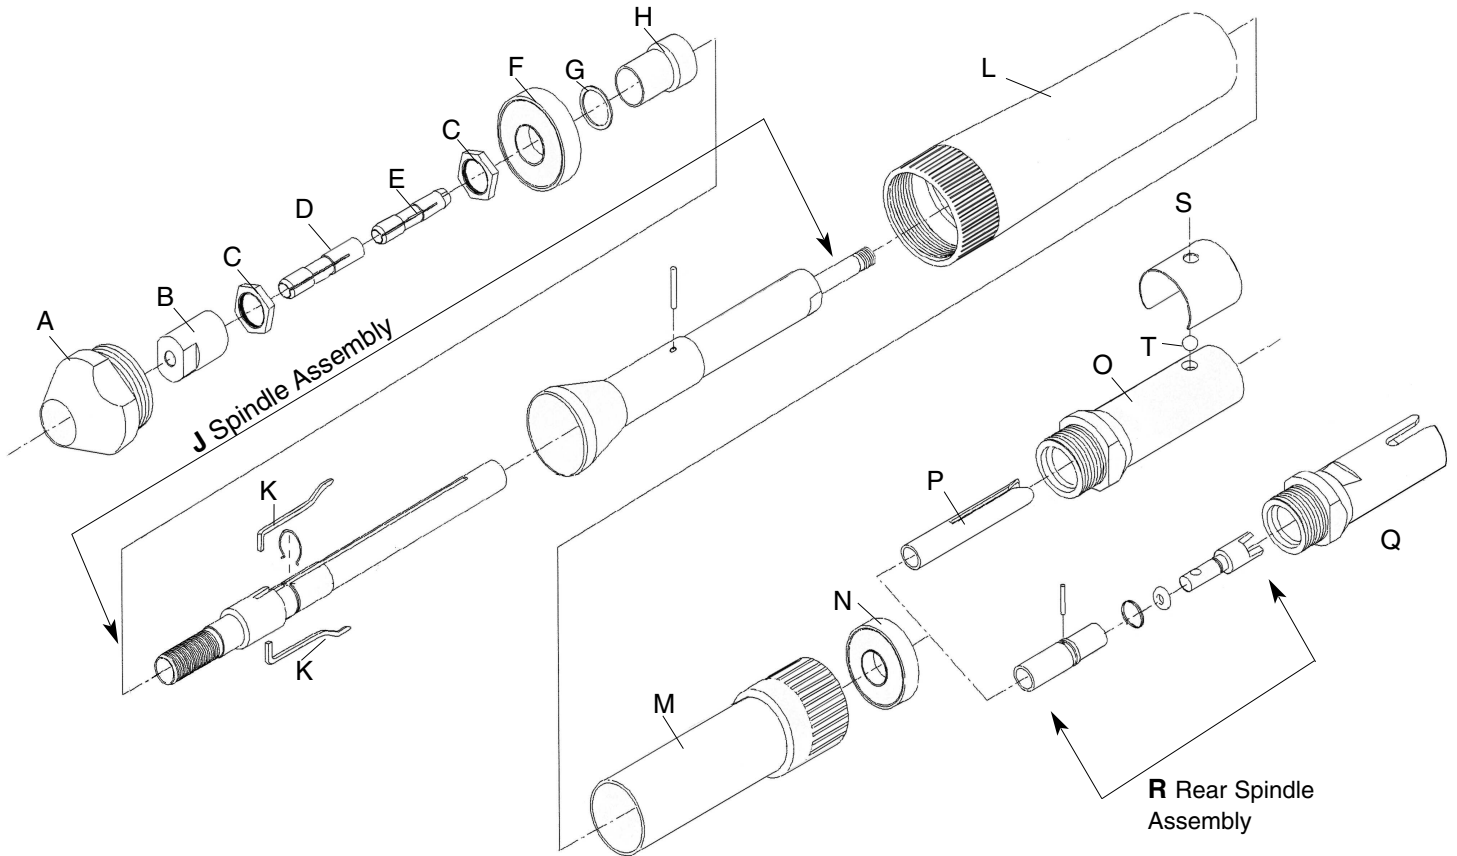

# Parts List

## Foredom® Handpieces H.52 and H.52SJ

Item	Part No.	Description
A	HP5270	Outer Nose Cone
B	HP5266	Nose Piece
C	HP5257	Lock Nut (2 required)
D	HP5262	Front Collet
E	HP5263	Rear Collet
F	HP5268	Front Bearing
G	HP5276	Washer
H	HP5267	Lever Cover
J	HP5259C	Spindle Assembly
K	HP5250	Lever
L	HP5254	Housing
M	HP5255	Slide Housing
N	HP5269	Rear Bearing

Item	Part No.	Description
O	HP5272	Q.D.Connector
P	HP5275	Slotted Shaft Connector
Q	HP5256	Q.D.Connector, Slip Joint
S	HP5273	Catch Spring
T	HP5274	Ball
R	HP5253C	Rear Spindle Assembly

**FOREDOM®**  
The Foredom Electric Company