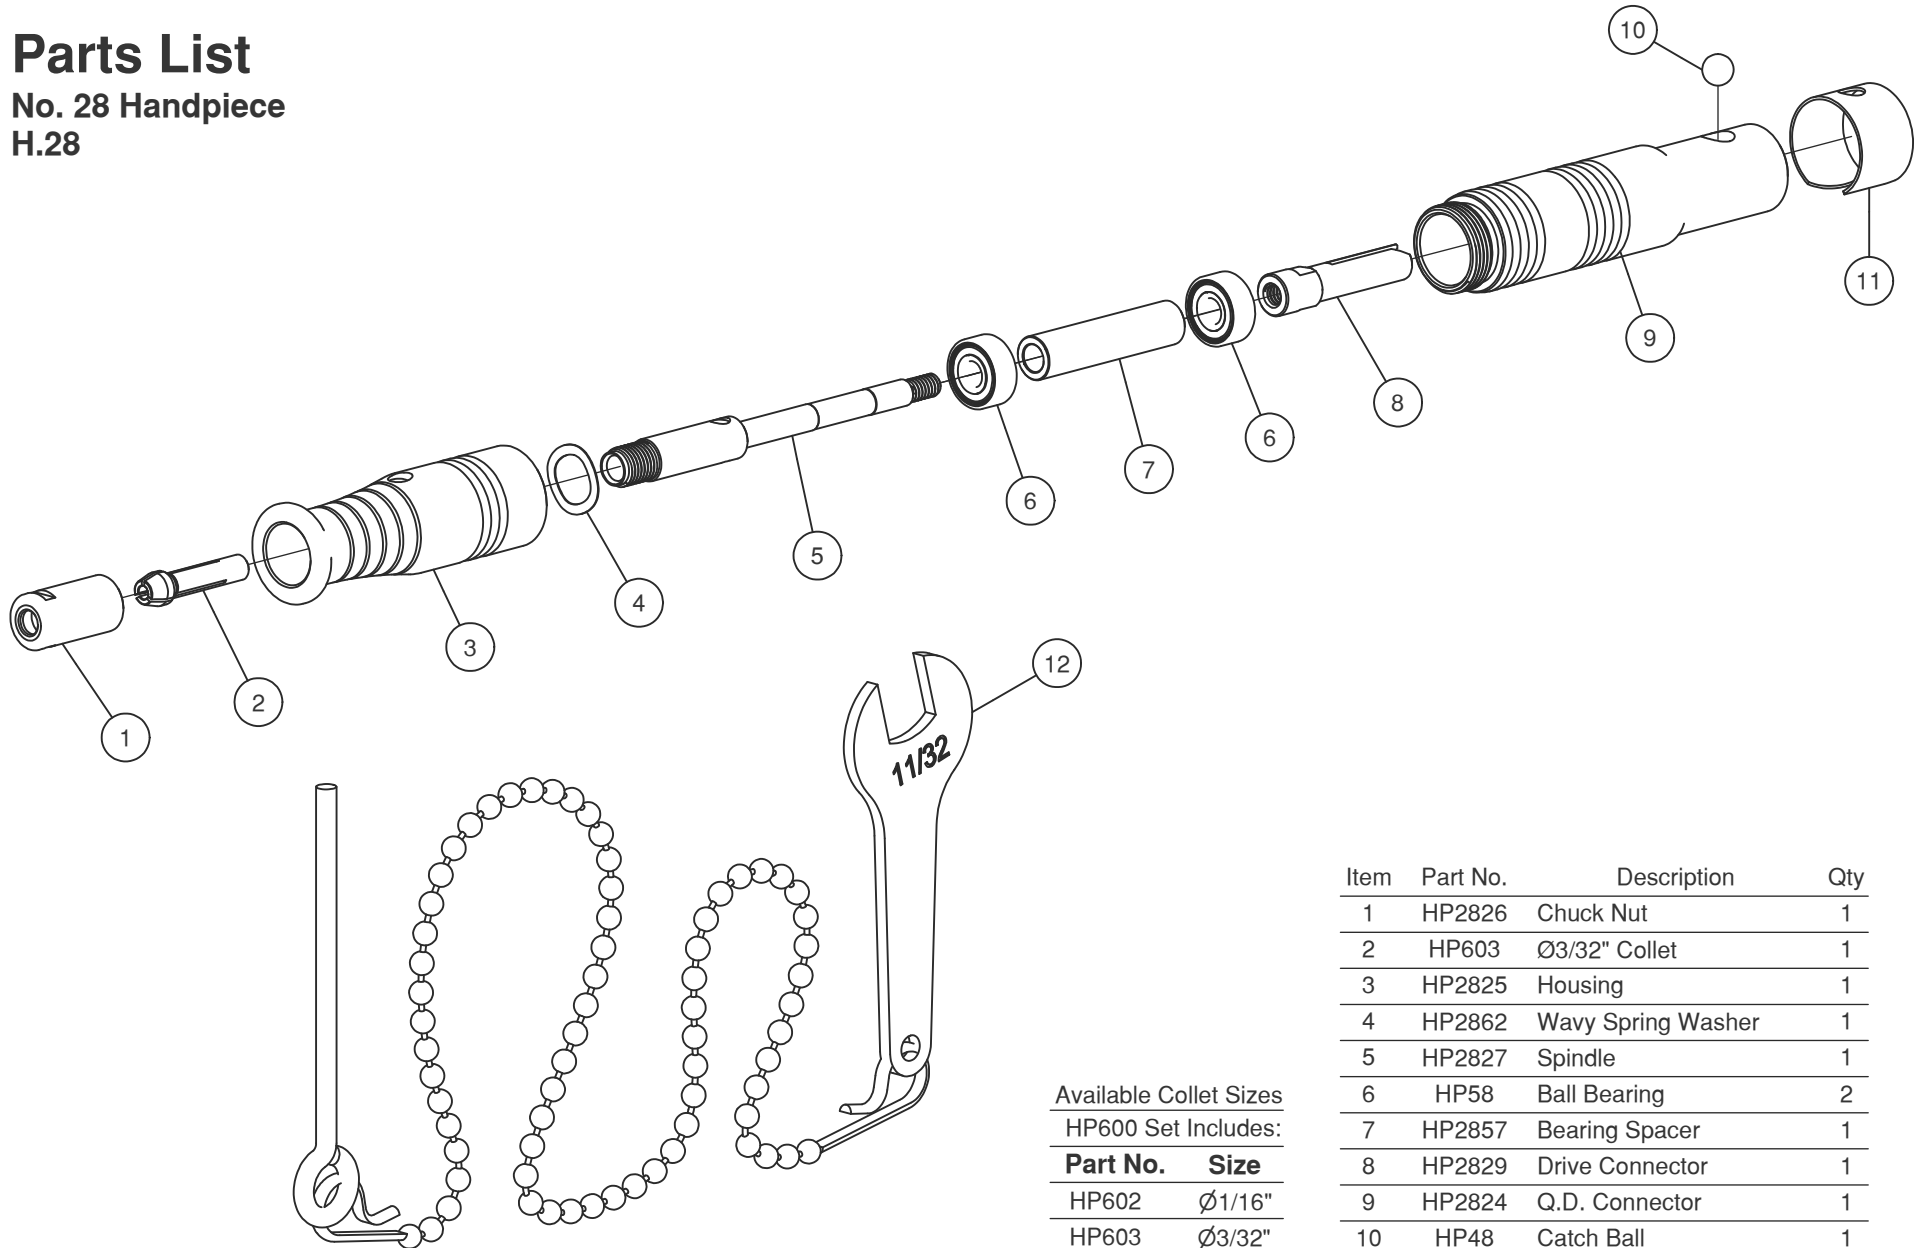

# Parts List

No. 28 Handpiece  
H.28

Item	Part No.	Description	Qty
1	HP2826	Chuck Nut	1
2	HP603	Ø3/32" Collet	1
3	HP2825	Housing	1
4	HP2862	Wavy Spring Washer	1
5	HP2827	Spindle	1
6	HP58	Ball Bearing	2
7	HP2857	Bearing Spacer	1
8	HP2829	Drive Connector	1
9	HP2824	Q.D. Connector	1
10	HP48	Catch Ball	1
11	HP43	Catch Spring	1
12	HP10588	1/32" Wrench, Key, Chain	1

Available Collet Sizes

HP600 Set Includes:

Part No.	Size
HP602	Ø1/16"
HP603	Ø3/32"
HP604	Ø1/8"
HP605	Ø3mm

**FOREDOM**® The Freedom Electric Company

16 Stony Hill Rd., Bethel, CT 06801 • 203-792-8622

Fax: 203-796-7861 • www.freedom.net