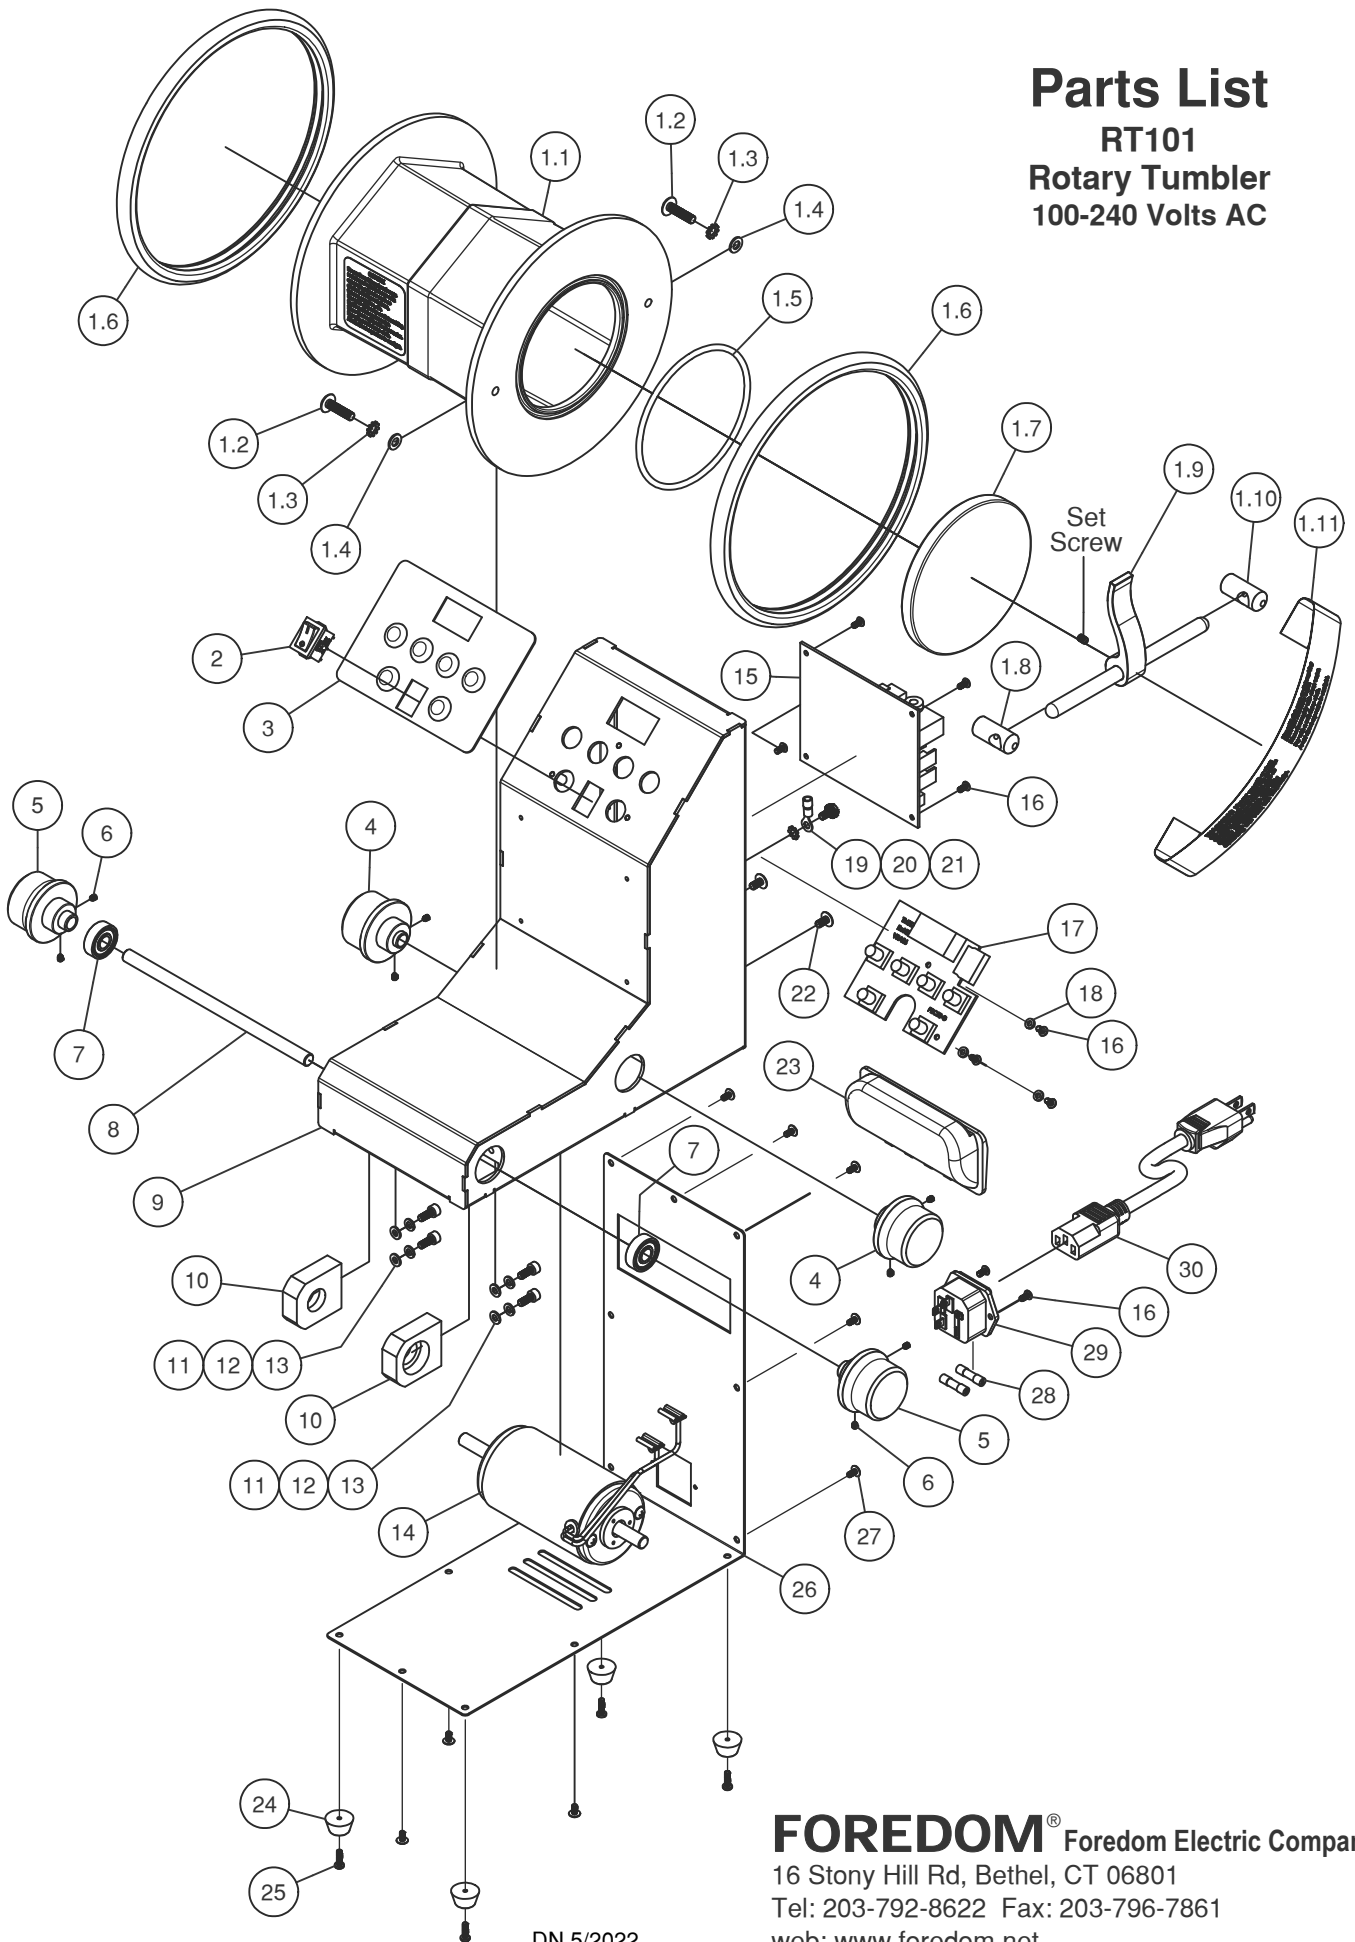

Parts List

RT101
Rotary Tumbler
100-240 Volts AC

DN 5/2022

FOREDOM® Freedom Electric Company
16 Stony Hill Rd, Bethel, CT 06801
Tel: 203-792-8622 Fax: 203-796-7861
web: www.foredom.net

Parts List Rotary Tumbler 100-240 Volts AC

RT101

Item	Foredom P/N	Description	Qty
1	CPRT-111	Barrel Assembly	1
1.2	-	Screw, M5 x 20, Cross Recessed Truss Head	2
1.3	-	Lock Washer, M5	2
1.4	-	Flat Washer, M5	2
1.5	CPRT-116	O-Ring, Barrel Lid	1
1.6	CPRT-119	Belt (Pair)	1
1.7	CPRT-117	Lid	1
1.8	-	Post with Thru Cross Hole	1
1.9	CPRT-118	Locking Lever with Rod and Ser Screw	1
1.10	-	Post with Blind Cross Hole	1
1.11	-	Warning Label, Barrel Cleaning	1
1.1	-	Barrel Assembly with Label and Strap	1
2	CPRT-112	Power Switch	1
3	CPRT-113	Panel Label	1
4	CPRT-120	Drive Roller	2
5	CPRT-121	Idler Roller	2
6	-	Set Scew, 3M x 4, Hex Socket, Cup Point	8
7	HP61	Ball Bearing	2
8	-	Roller Shaft	1
9	-	Housing	1
10	-	Bearing Housing	2
11	-	Screw, M4 x 10, Hex Socket Cap Head	4
12	-	Lock Washer, Helical Spring, M4	4
13	-	Flat Washer, M4	4
14	CPRT-110	Motor, Tumbler	1
15	CPRT-114	Circuit Board, Motor	1
16	-	Screw, M3 x 6, Hex Socket Button Head	9
17	CPRT-115	Circuit Board, Panel	1
18	-	Flat Washer, M3	3
19	-	Terminal Ring	1
20	-	External Lock Washer, M4	1
21	-	Ground Screw, M4 x 8	1
22	-	Screw, M4 x 8, Cross Recessed Truss Head	2
23	-	Carrying Handle	1
24	-	Rubber Foot	4
25	-	Screw, M3 x 10, Cross Recessed Pan Head	4
26	-	Housing Cover	1
27	-	Screw, M3 x 6, Cross Recessed Pan Head	10
28	CP10513	Fuse, 5mm x 20mm, 3A	2
29	-	AC Power Inlet	1
30	CP10831	Cordset, North American	1
31	RT101.LAB	Specification Label	1