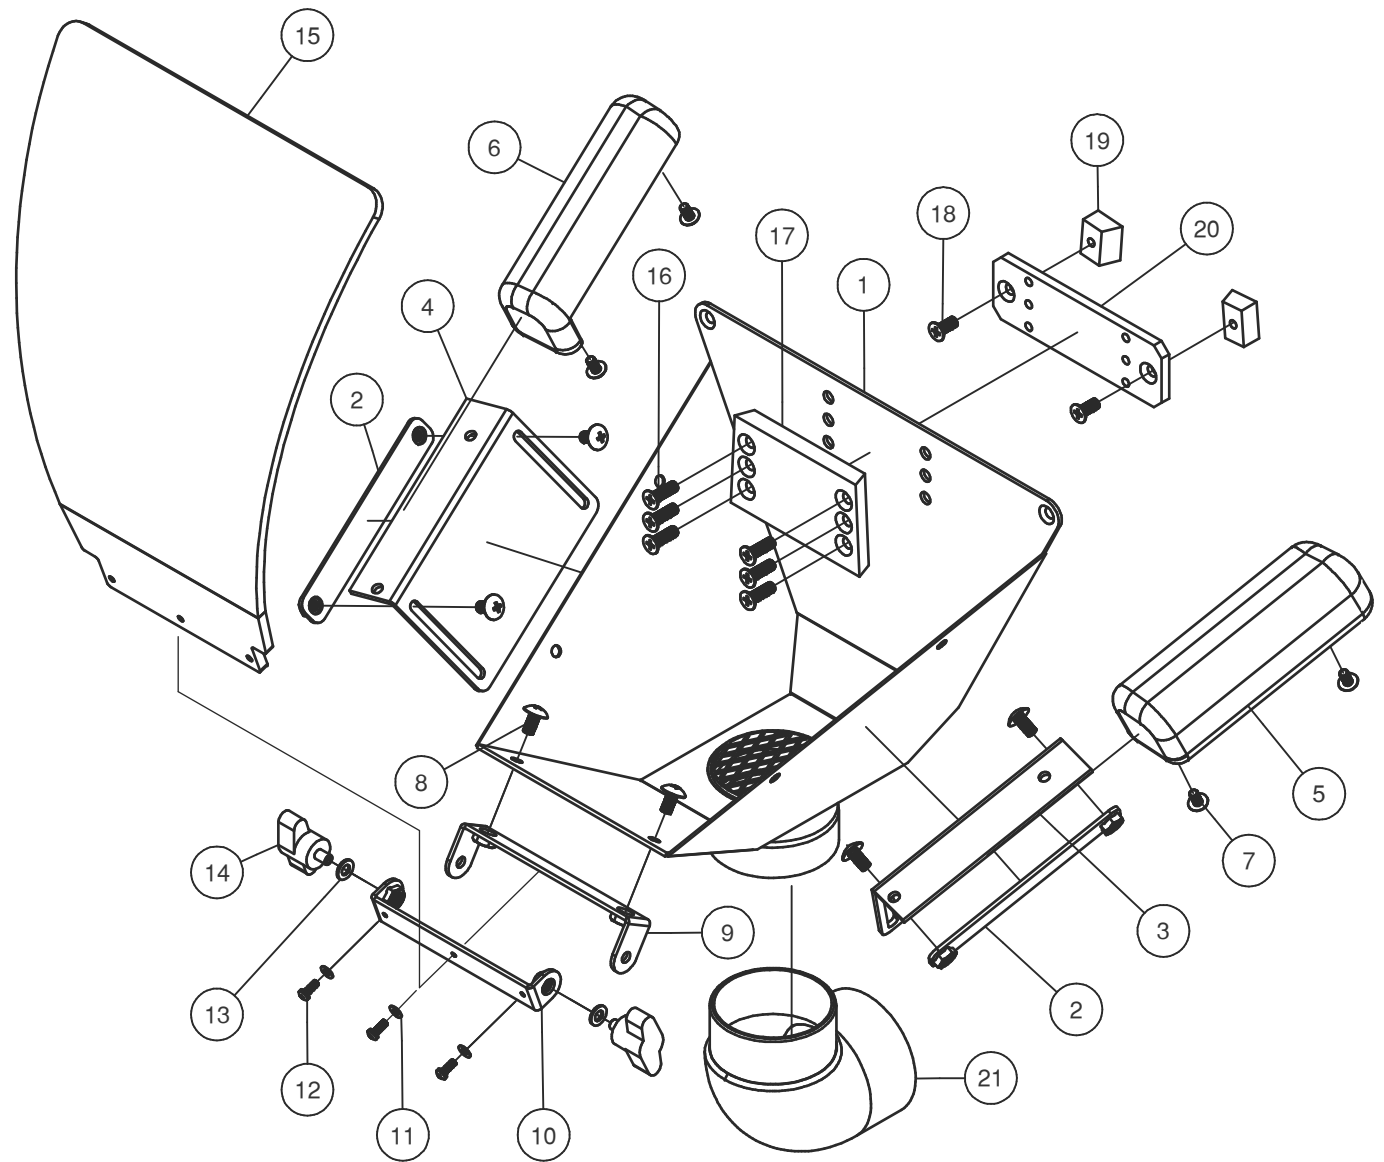

Parts List

MADCH-6

Fishmouth with Shield, Arm Rest and Mount

Item	Part No.	Description	Qty
1	---	Housing	1
2	---	Arm Rest Bracket	2
3	---	Arm Support A	1
4	---	Arm Support B	1
5	MA603	Arm Rest A	1
6	MA602	Arm Rest B	1
7	---	M4 8mm Screw	4
8	---	M5 10mm Screw	6
9	---	Hinge, Housing	1
10	---	Hinge, Shield	1
11	---	M3 Washer	3
12	---	M3 8mm Screw	3
13	---	Hinge Knob Washer	2
14	UA832	Hinge Knob	2
15	MA601	Shield	1
16	UA830	M5 16mm Screw	6
17	MA843	Dovetail Bracket	1
18	UA831	M5 12mm Screw	2
19	MA844	Locking Block	2
20	MA842	Tool Mount Platform	1
21	MA825	Elbow, 2 1/4"	1