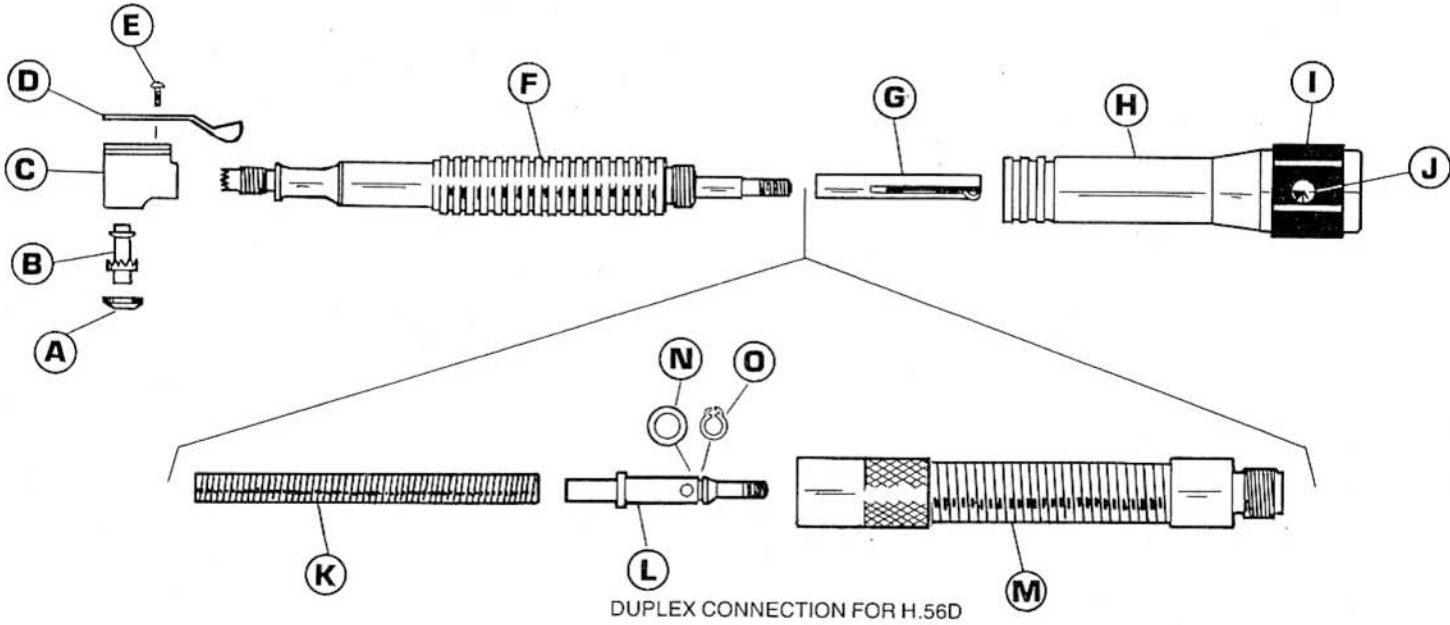

# Parts List

## FOREDOM H.56A AND H.56D HANDPIECES

DUPLEX CONNECTION FOR H.56D

Item	Description	Part No.	Item	Description	Part No.
A	Nut .....	HPDCR-65	G	QD Slotted Shaft Connector .....	HP46
B	Gear .....	HPDCR-66X	H	QD Sheath Connector .....	HP42
C	Head .....	HPDCR-79X	I	Sheath Catch Spring .....	HP43
D	Latch .....	HPDCL-77	J	Sheath Catch Ball .....	HP48
E	Screw .....	HPDCL-78		<b>Additional Parts for HP56D Handpieces:</b>	
	<b>The above items comprise Head Assembly.</b>		K	Duplex Spring .....	HP76
	<b>Refer to Part No. below to order:</b>		L	Duplex Axle .....	HP75
-	Head Assembly .....	HPDCR-79Y	M	Duplex Cover .....	HP73
F	Axle and Housing* .....	HPDCR-261Y	N	Washer .....	HP47
	*Sold as an assembly only.		O	Retaining Ring .....	HP10531