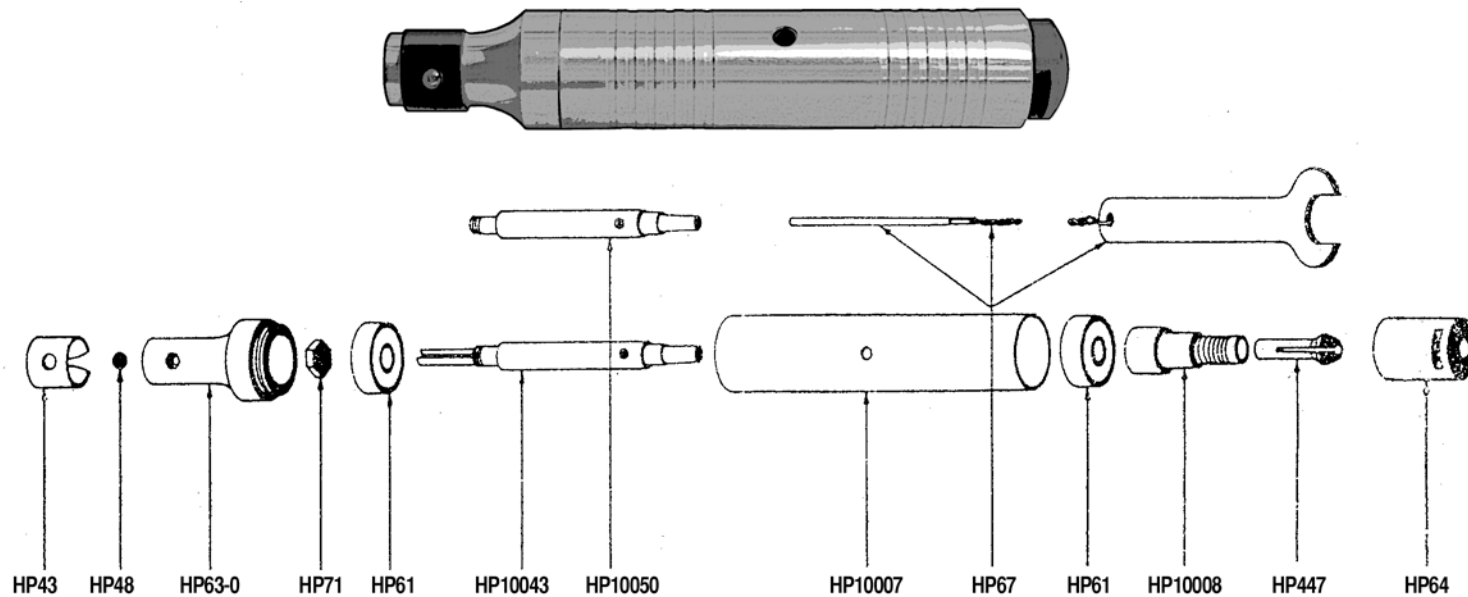

# Parts List

## Handpiece 44-A

Part No.	Description
HP43	Sheath Catch Spring
HP48	Sheath Catch Ball
HP61	Ball Bearing (2 required)
HP63-0	QD Sheath Connector
HP64	Chuck Nut
HP67	Chuck Wrench with Key and Chain
HP71	Bearing Retaining Nut
HP447	Collet, 1/4"
HP10007	Main Housing
HP10008	Collet Chuck
HP10043	Spindle
HP10050	Spindle for 44-A only when attached to Model A44A Flexade