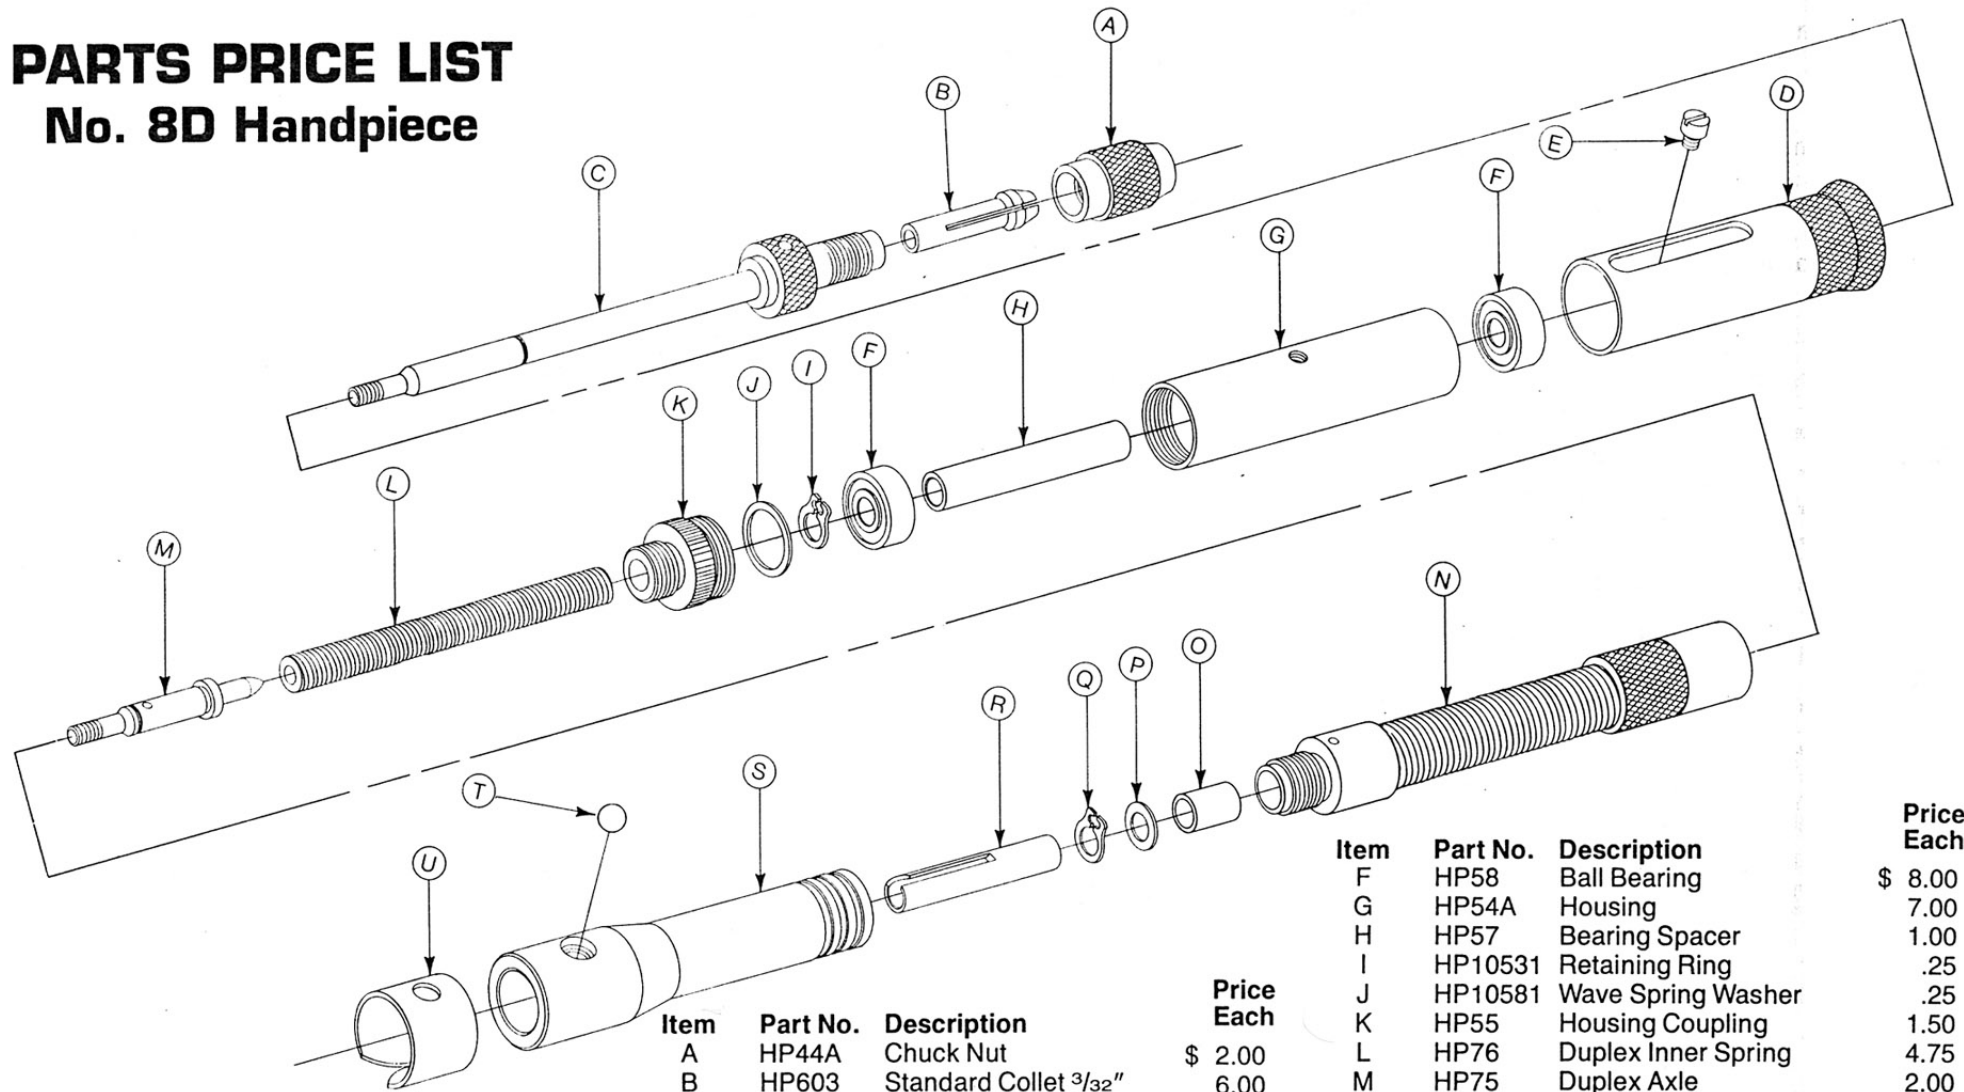

PARTS PRICE LIST

No. 8D Handpiece

Item	Part No.	Description	Price Each
A	HP44A	Chuck Nut	\$ 2.00
B	HP603	Standard Collet 3/32"	6.00
	HP601	Collet for 1/32" Shanks	6.00
	HP602	Collet for 1/16" Shanks	6.00
	HP604	Collet for 1/8" Shanks	6.00
	HP605	Collet for 3mm Shanks	6.00
	HP600	Set of 4 Collets (1/32", 1/16", 3/32", 1/8".)	22.00
C	HP56A	Spindle	23.00
D	HP53	Chuck Guard	2.25
E	HP52	Cover Stop Screw	.25

Item	Part No.	Description	Price Each
F	HP58	Ball Bearing	\$ 8.00
G	HP54A	Housing	7.00
H	HP57	Bearing Spacer	1.00
I	HP10531	Retaining Ring	.25
J	HP10581	Wave Spring Washer	.25
K	HP55	Housing Coupling	1.50
L	HP76	Duplex Inner Spring	4.75
M	HP75	Duplex Axle	2.00
N	HP73	Duplex Cover Assembly	16.50
O	HP51S	Sleeve Bearing	.50
P	HP47	Washer	.65
Q	HP10531	Retaining Ring	.25
R	HP46	Slotted Shaft Connector	3.00
S	HP42	Q.D. Connector	6.00
T	HP48	Catch Ball	.25
U	HP43	Catch Spring	.80
Not Shown	HP10586	Wrench Assembly	3.00