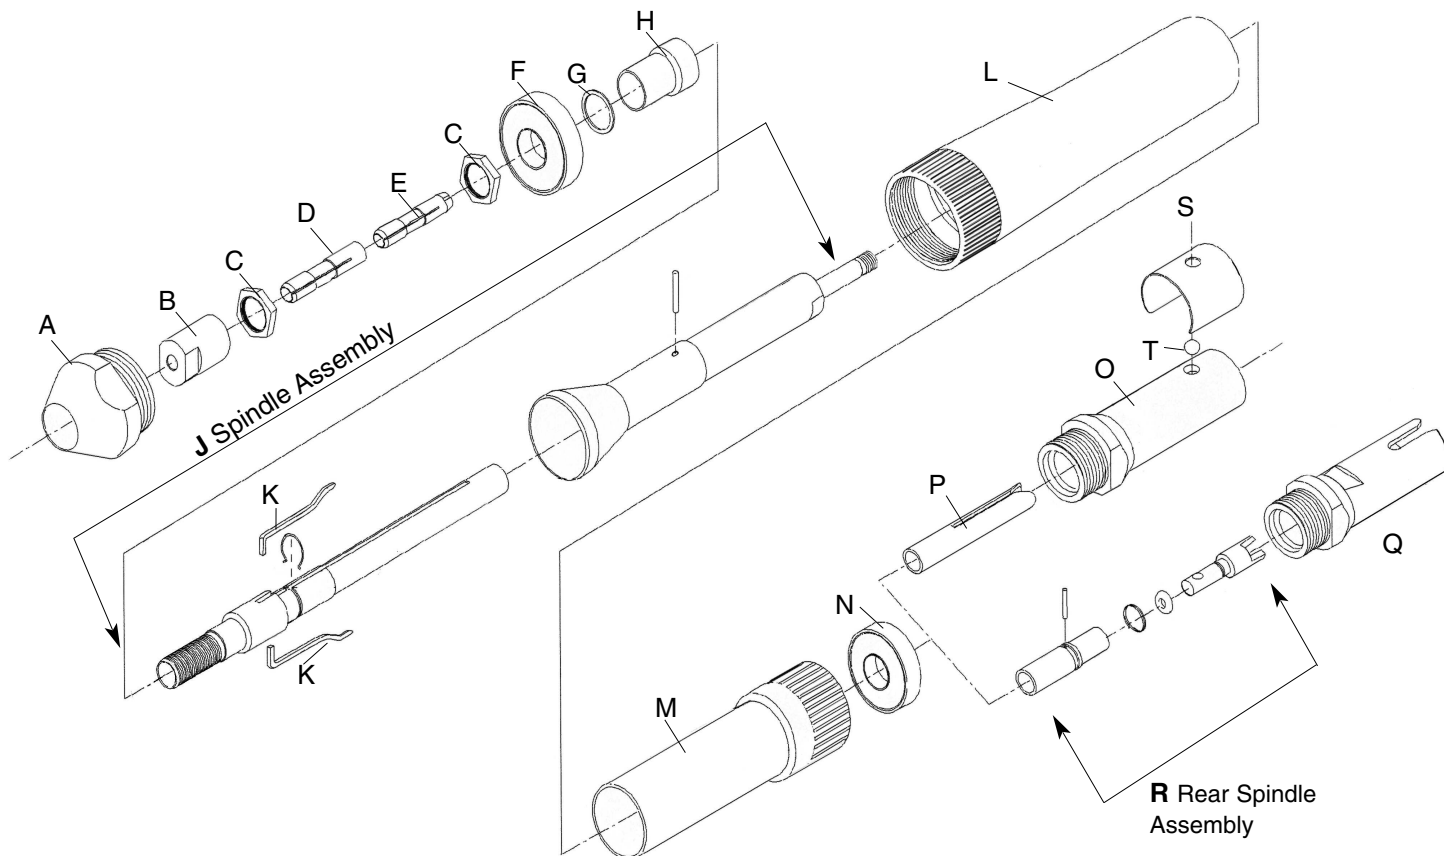

Parts List

Foredom® Handpieces H.52 and H.52SJ

Item	Part No.	Description
A	HP5270	Outer Nose Cone
B	HP5266	Nose Piece
C	HP5257	Lock Nut (2 required)
D	HP5262	Front Collet
E	HP5263	Rear Collet
F	HP5268	Front Bearing
G	HP5276	Washer
H	HP5267	Lever Cover
J	HP5259C	Spindle Assembly
K	HP5250	Lever
L	HP5254	Housing
M	HP5255	Slide Housing
N	HP5269	Rear Bearing

Item	Part No.	Description
O	HP5272	Q.D.Connector
P	HP5275	Slotted Shaft Connector
Q	HP5256	Q.D.Connector, Slip Joint
S	HP5273	Catch Spring
T	HP5274	Ball
R	HP5253C	Rear Spindle Assembly

FOREDOM®
The Foredom Electric Company