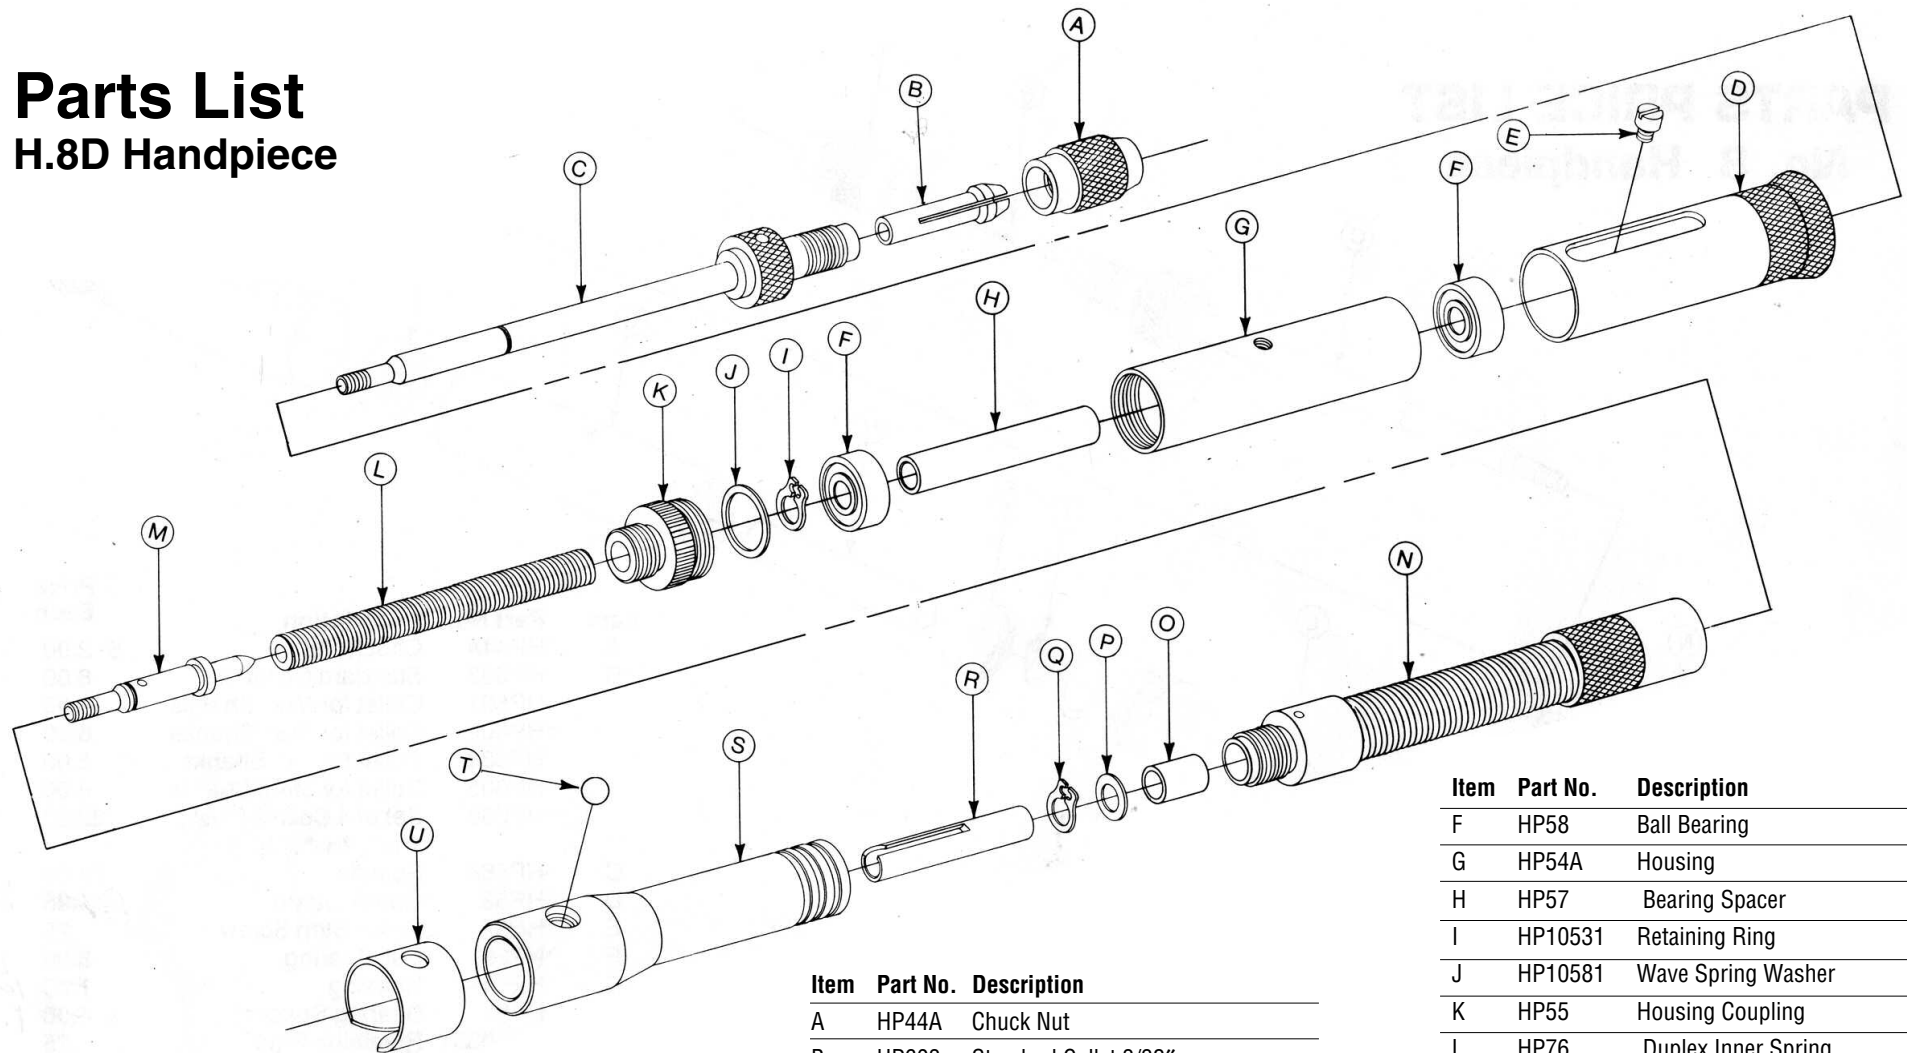

Parts List

H.8D Handpiece

FOREDOM®

The Foredom Electric Company
 16 Stony Hill Road, Bethel, CT USA 06801
 203-792-8622 • Fax: 203-796-7861
 Email: customerservice@blackstoneind.com
 www.foredom.net

Item	Part No.	Description
A	HP44A	Chuck Nut
B	HP603	Standard Collet 3/32"
	HP601	Collet for 1/32" Shanks
	HP602	Collet for 1/16" Shanks
	HP604	Collet for 1/8" Shanks
	HP605	Collet for 3mm Shanks
	HP600	Set of 4 Collets (1/32", 1/16", 1/32", 1/8")
C	HP56A	Spindle
D	HP53	Chuck Guard
E	HP52	Cover Stop Screw

Item	Part No.	Description
F	HP58	Ball Bearing
G	HP54A	Housing
H	HP57	Bearing Spacer
I	HP10531	Retaining Ring
J	HP10581	Wave Spring Washer
K	HP55	Housing Coupling
L	HP76	Duplex Inner Spring
M	HP75	Duplex Axle
N	HP73	Duplex Cover Assembly
O	HP51S	Sleeve Bearing
P	HP47	Washer
Q	HP10531	Retaining Ring
R	HP46	Slotted Shaft Connector
S	HP42	Q.D. Connector
T	HP48	Catch Ball
U	HP43	Catch Spring
Not Shown		
HP10586		Wrench Assembly

Item	Part No.	Description
A	HP44A	Chuck Nut
B	HP603	Standard Collet 3/32"
	HP601	Collet for 1/32" Shanks
	HP602	Collet for 1/16" Shanks
	HP604	Collet for 1/8" Shanks
	HP605	Collet for 3mm Shanks
	HP600	Set of 4 Collets (1/32", 1/16", 1/32", 1/8")
C	HP56A	Spindle
D	HP53	Chuck Guard
E	HP52	Cover Stop Screw
F	HP58	Ball Bearing
G	HP54A	Housing
H	HP57	Bearing Spacer
I	HP10531	Retaining Ring
J	HP10581	Wave Spring Washer
K	HP55	Housing Coupling
L	HP46	Slotted Shaft Connector
M	HP42	Q.D. Connector
N	HP48	Catch Ball
O	HP43	Catch Spring
Not Shown		HP10586 Wrench Assembly