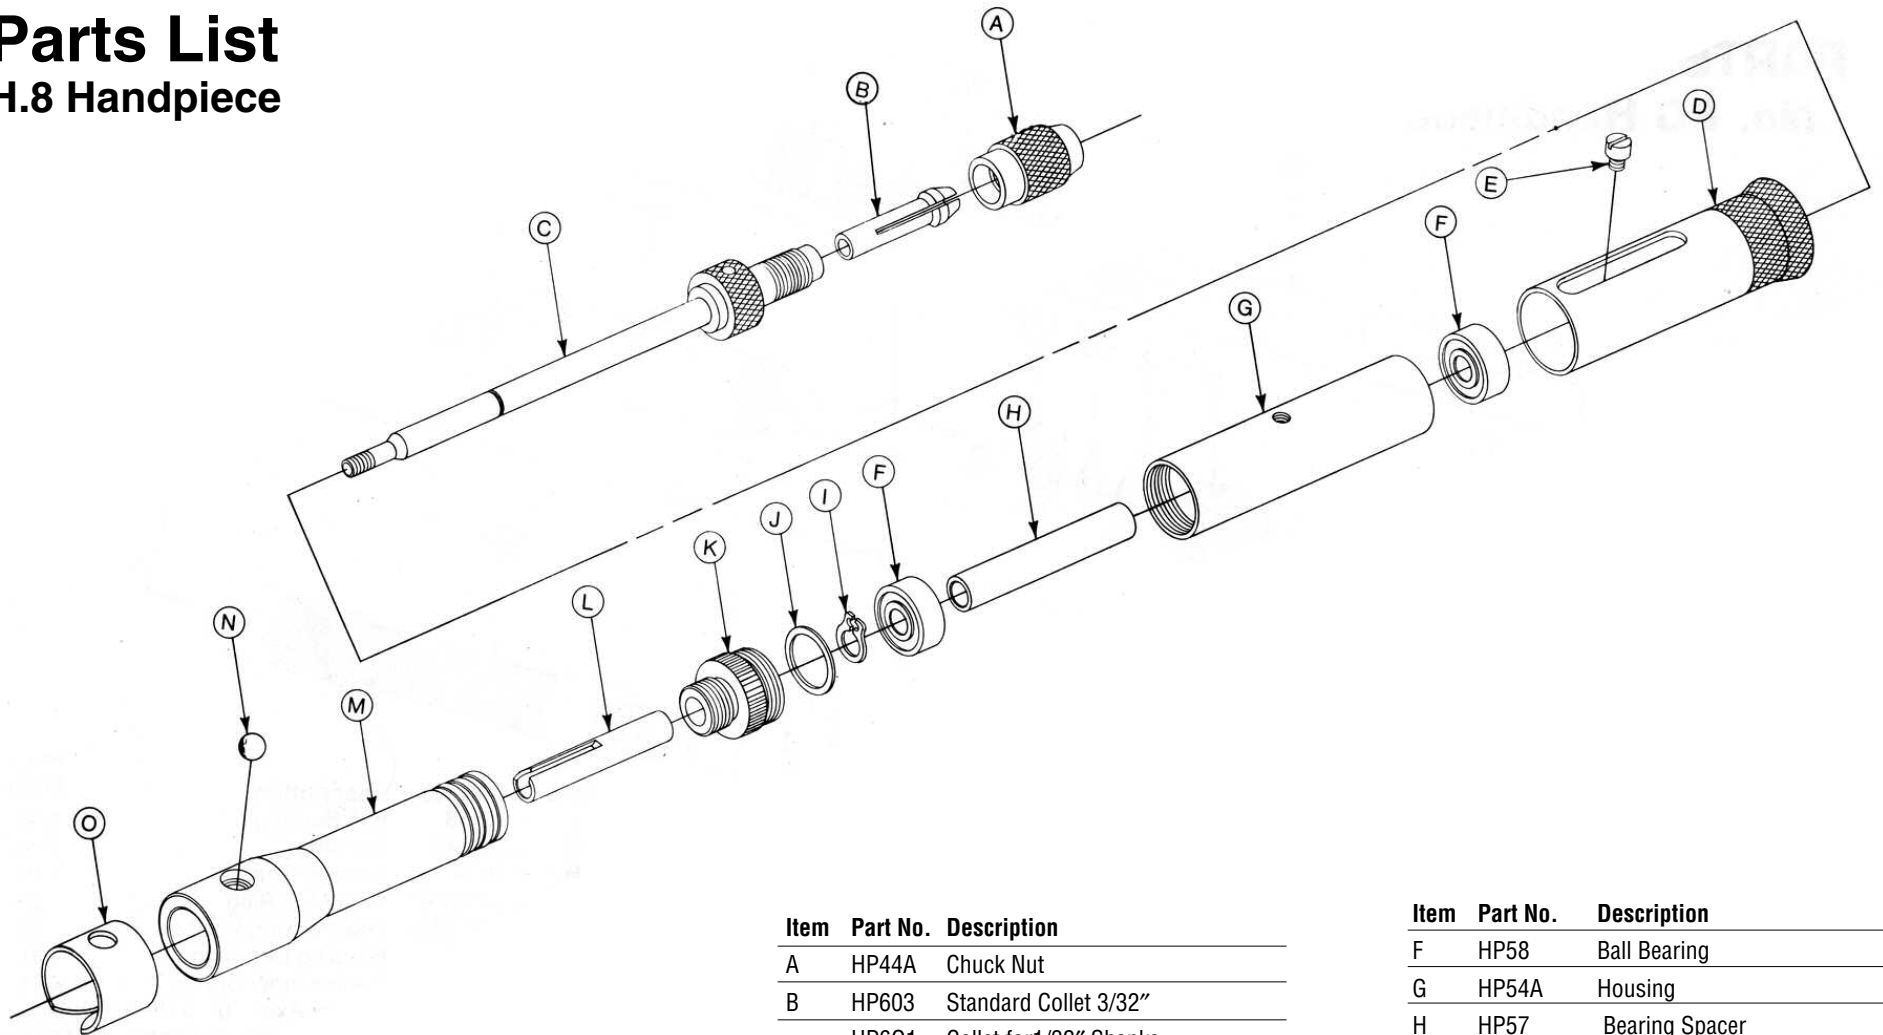

Parts List

H.8 Handpiece

FOREDOM®

The Foredom Electric Company

16 Stony Hill Road, Bethel, CT USA 06801

203-792-8622 • Fax: 203-796-7861

Email: customerservice@blackstoneind.com

www.foredom.net