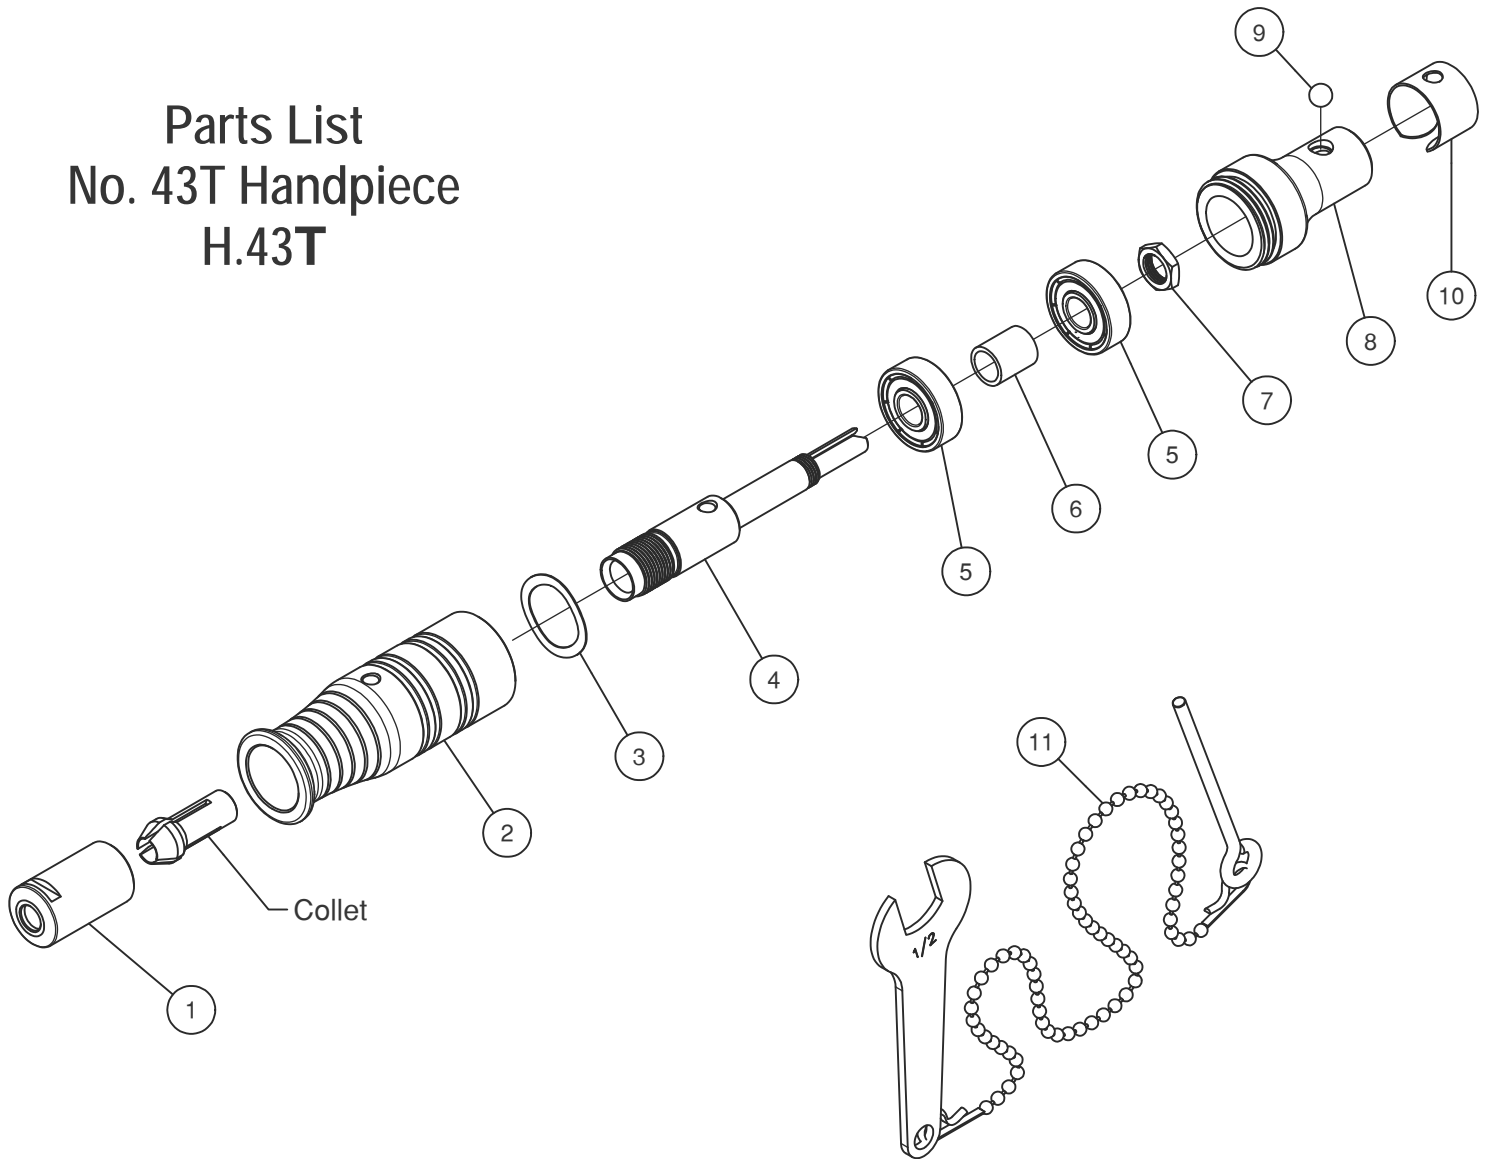

Parts List No. 43T Handpiece H.43T

Available Collet Sizes

| Part No. | Size |
|----------|--------------|
| HP440 | Set Includes |
| HP445 | Ø3/16" |
| HP442 | Ø3/32" |
| HP443 | Ø1/8" |
| HP444 | Ø5/32" |
| HP447 | Ø1/4" |
| HP448 | Ø3mm |
| HP449 | Ø6mm |

| Item | Part No. | Description | Qty |
|------|------------|-----------------------------|-----|
| 1 | HP3426 | Chuck Nut | 1 |
| 2 | HP3441 | Housing | 1 |
| 3 | HP103103 | Wavy Washer | 1 |
| 4 | HP3442 | Spindle | 1 |
| 5 | HP61 | Ball Bearing | 2 |
| 6 | HP103107-2 | Spacer | 1 |
| 7 | HP71 | Bearing Nut | 1 |
| 8 | HP3444 | Q.D. Connector | 1 |
| 9 | HP48 | Catch Ball | 1 |
| 10 | HP43 | Catch Spring | 1 |
| 11 | HP103117 | Pin, 1/2" Wrench, and Chain | 1 |