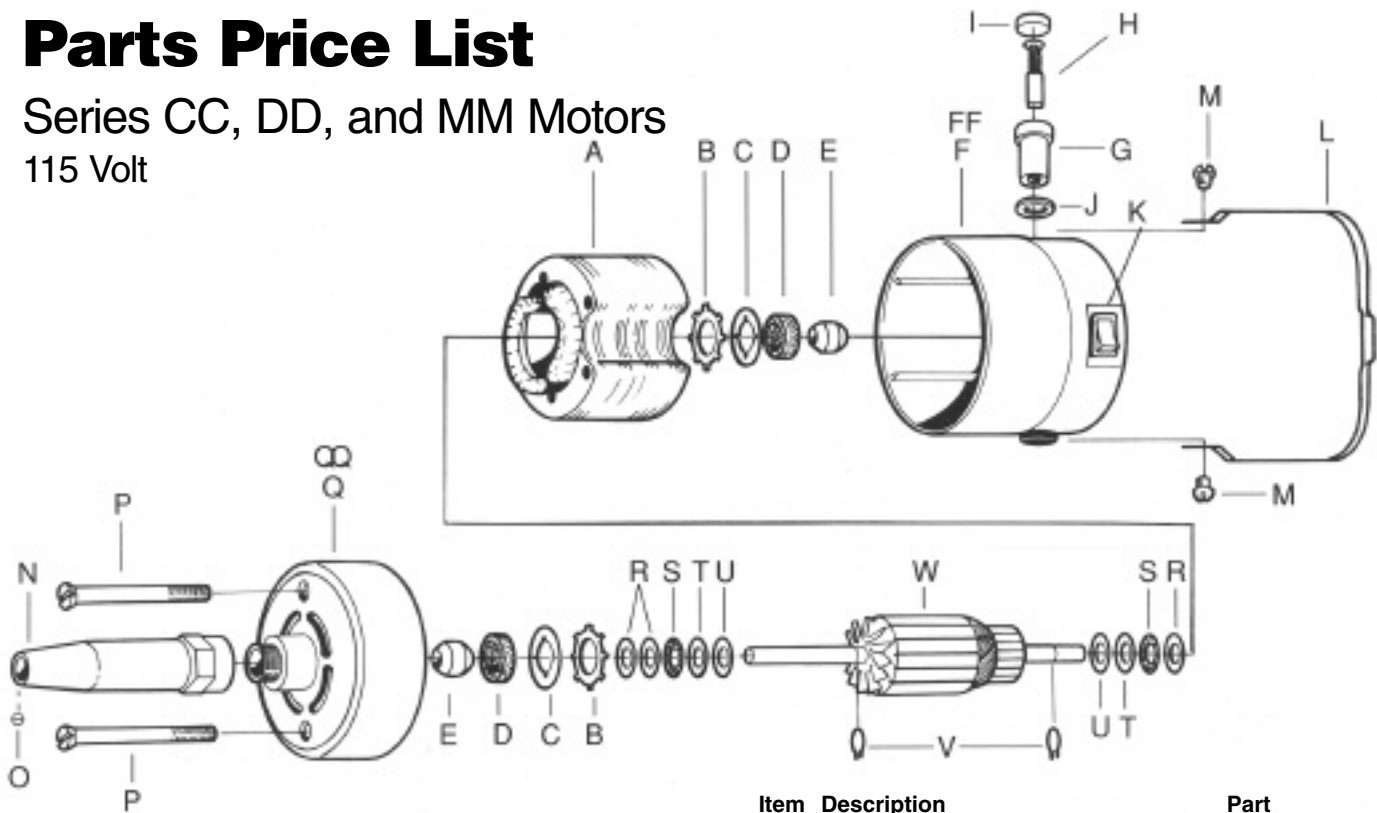

Parts Price List

Series CC, DD, and MM Motors
115 Volt

Figure 1

* **Note A:** Ball Bearing Series CC, DD, and MM motors have different armature, bearing assembly and housing parts as illustrated in Figure 1 and listed below. Serial No. B91-1000 and higher are ball bearing motors.

Ball Bearing Motor Parts:

Item	Description	Part No.
FF	Large Housing (N/A)	MP10109B
BB	Spring Washer	MP2018
EE	Ball Bearing (2 Required)	MP186
QQ	Small Housing* (N/A)	MP10282B
V	Snap Ring	MP116
WW	Armature (with 2 Ball Bearings)	MP10283B
Not Shown	Flexible Shaft	S-93
	Sheath (Standard)	S-77
	Neoprene Sheath	S-77N
	Cord (3-wire with Plug)	CP10541
	Cord Grommet	CP10003
	Grease for Flexible Shaft (1 oz. tube)	MS10006
	Oil in hypodermic dispenser for sleeve bearing motors	MS10005
	Utility Hook	UA10113

Item	Description	Part No.
A	Field Coils and Laminators	MP121
B	Spring Retainer	MP187
C	Bearing Retainer	MP10087
D	Felt Oil Wick	MP10084
E	Bearing (2 Required)	MP10249
F	Large Housing*	MP10109
G	Brush Holder	MP118
H	Brush (2 Required)	MP119P
I	Brush Cap	MP120
J	Brush Holder Washer	MP10081
K	On/Off Switch	MP2003
L	Motor Hanger	UA105
M	Motor Hanger Screw (2 Required)	UA106
N	Motor Connector (includes Set Screw)	UA111P
-	Set Screw for Connector	UA113
P	Housing Screw(2 Required)	MP158
Q	Small Housing* (N/A)	MP10282A
R	Armature Washer (thick)	MP115TK
S	Felt Washer (N/A)	MP10083
T	Armature Washer (thin)	MP115TN
U	Brass Washer	MP10513
V	Snap Ring	MP116
W	Armature (with washers & snap rings for sleeve bearing motor)*	MP10283A