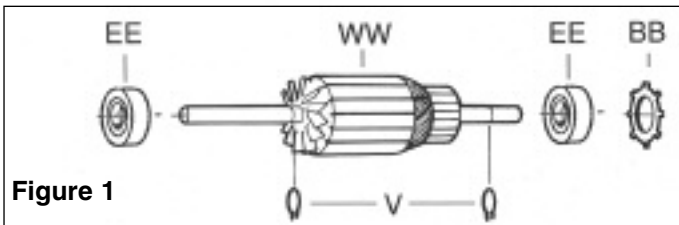

Parts Price List

Series CC, DD, and MM Motors
115 Volt

Figure 1

* **Note A:** Ball Bearing Series CC, DD, and MM motors have different armature, bearing assembly and housing parts as illustrated in Figure 1 and listed below. Serial No. B91-1000 and higher are ball bearing motors.

Ball Bearing Motor Parts:

Item	Description	Part No.
FF	Large Housing (N/A)	MP10109B
BB	Spring Washer	MP2018
EE	Ball Bearing (2 Required)	MP186
QQ	Small Housing* (N/A)	MP10282B
V	Snap Ring	MP116
WW	Armature (with 2 Ball Bearings)	MP10283B
Not Shown	Flexible Shaft	S-93
	Sheath (Standard)	S-77
	Neoprene Sheath	S-77N
	Cord (3-wire with Plug)	CP10541
	Cord Grommet	CP10003
	Grease for Flexible Shaft (1 oz. tube)	MS10006
	Oil in hypodermic dispenser for sleeve bearing motors	MS10005
	Utility Hook	UA10113