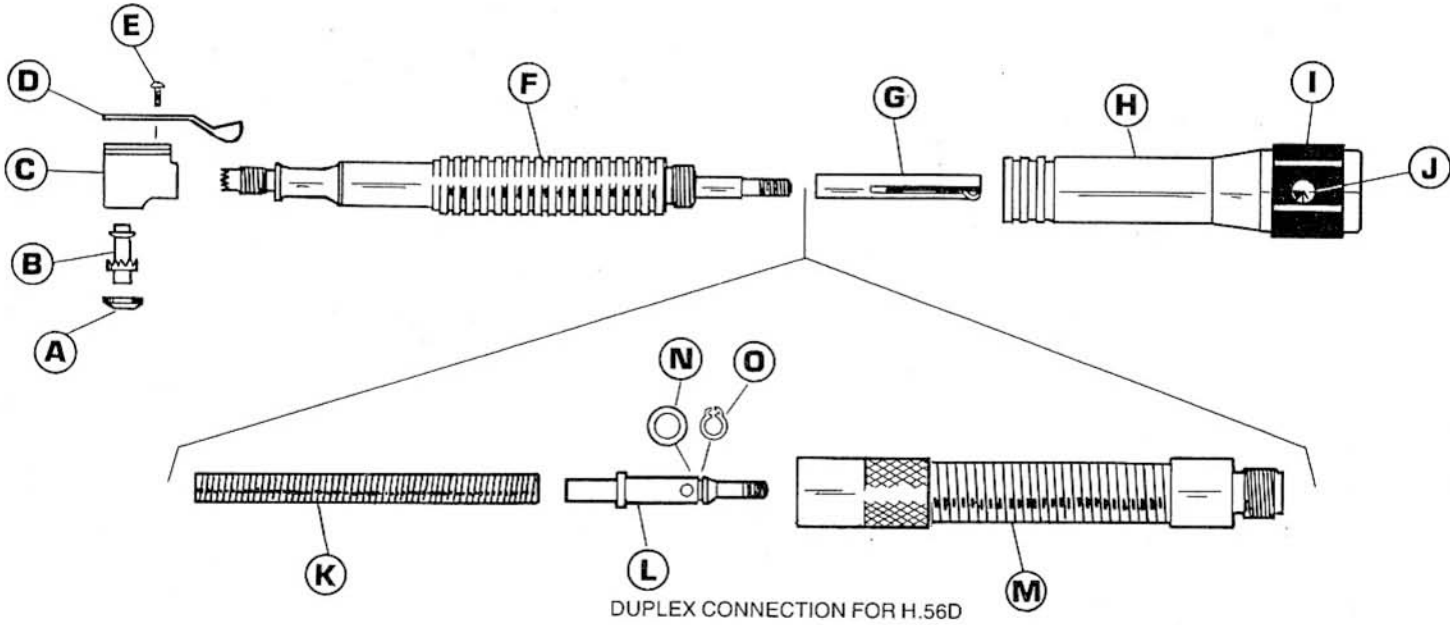

# Parts List

## FOREDOM H.56A AND H.56D HANDPIECES

DUPLEX CONNECTION FOR H.56D

Item	Description	Part No.	Item	Description	Part No.
A	Nut .....	HPDCR-65	G	QD Slotted Shaft Connector .....	HP46
B	Gear .....	HPDCR-66X	H	QD Sheath Connector .....	HP42
C	Head .....	HPDCR-79X	I	Sheath Catch Spring .....	HP43
D	Latch .....	HPDCL-77	J	Sheath Catch Ball .....	HP48
E	Screw .....	HPDCL-78	<b>Additional Parts for HP56D Handpieces:</b>		
<b>The above items comprise Head Assembly.</b>			K	Duplex Spring .....	HP76
<b>Refer to Part No. below to order:</b>			L	Duplex Axle .....	HP75
-	Head Assembly .....	HPDCR-79Y	M	Duplex Cover .....	HP73
F	Axle and Housing* .....	HPDCR-261Y	N	Washer .....	HP47
*Sold as an assembly only.			O	Retaining Ring .....	HP10531